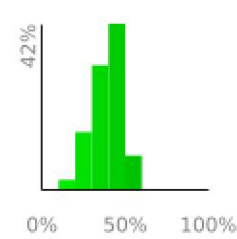

Tree Cover

Land Cover

Forest 96%
Developed 3%
Shrub 1%