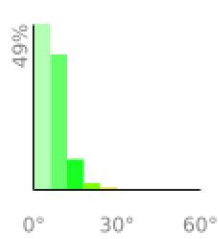

# 50k

range 6995' to 7766' gain 3629' loss 3602' exaggeration 88.9x

Slope Angle (top), Land Cover (middle), Tree Cover (bottom)

## Elevation

Min 6996'  
 Avg 7425'  
 Max 7768'  
 Delta 773'

## Slope

Min 0°  
 Avg 7°  
 Max 27°