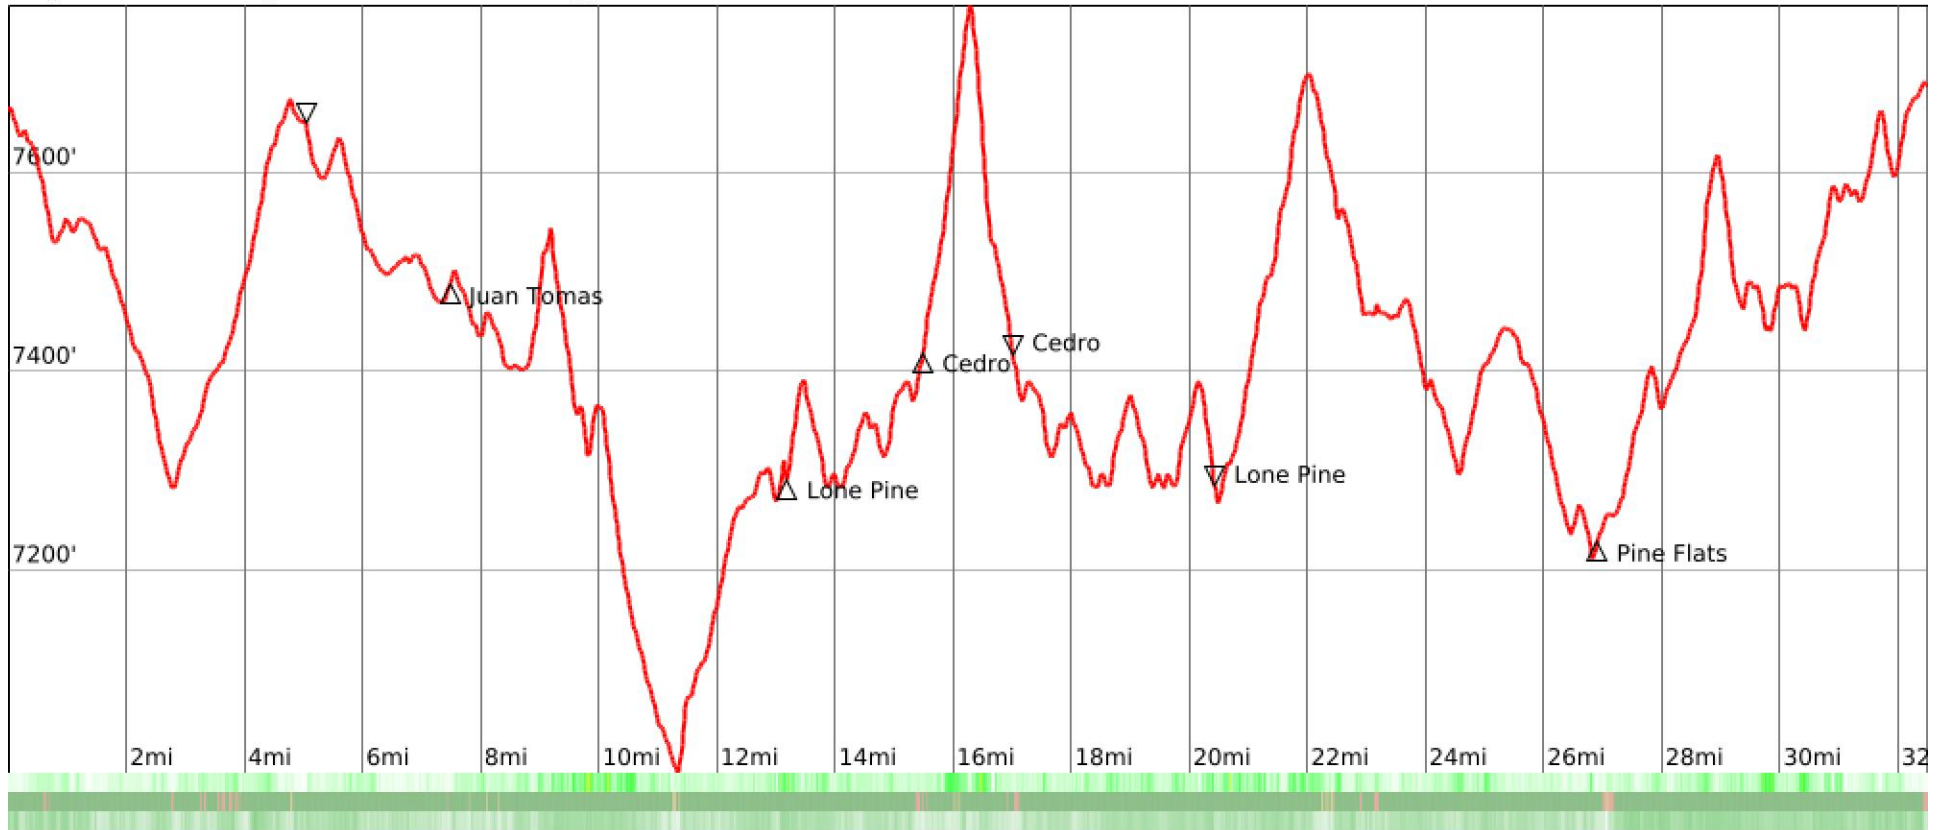

# 50k

range 6995' to 7766' gain 3629' loss 3602' exaggeration 88.9x

Slope Angle (top), Land Cover (middle), Tree Cover (bottom)

## Elevation

Min 6996'  
 Avg 7425'  
 Max 7768'  
 Delta 773'

## Slope

Min 0°  
 Avg 7°  
 Max 27°

## Aspect