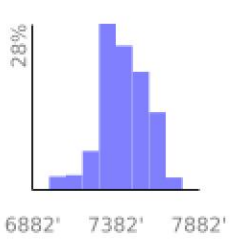

# 50k

range 6995' to 7766' gain 3629' loss 3602' exaggeration 88.9x

Slope Angle (top), Land Cover (middle), Tree Cover (bottom)

## Elevation

Min 6996'  
 Avg 7425'  
 Max 7768'  
 Delta 773'

## Slope

Min 0°  
 Avg 7°  
 Max 27°