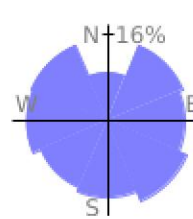

50k

range 6995' to 7766' gain 3629' loss 3602' exaggeration 88.9x

Elevation

Min 6996'
Avg 7425'
Max 7768'
Delta 773'

Slope

Min 0°
Avg 7°
Max 27°

Aspect

Tree Cover

Land Cover

Forest 96%
Developed 3%
Shrub 1%